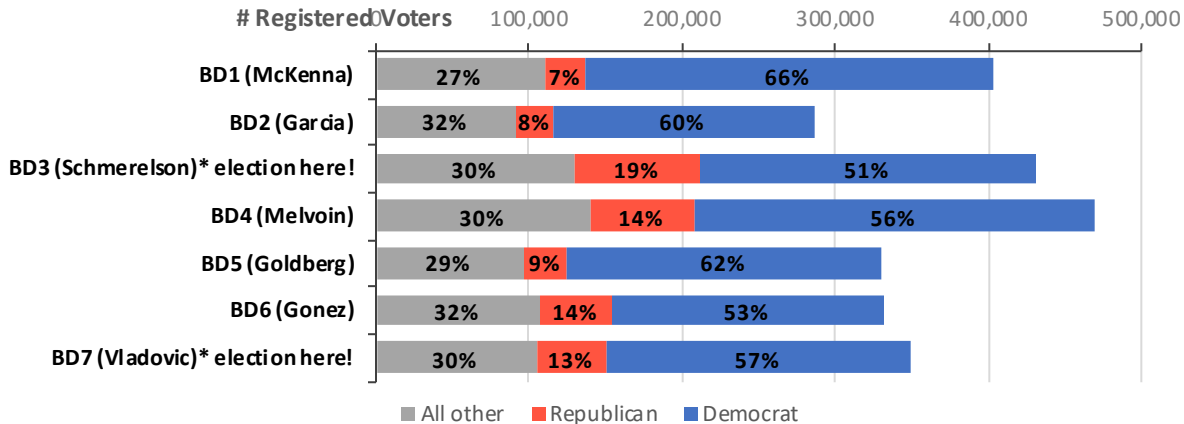

Political Party Registration Among LAUSD board district stakeholders, November 2020

Data from <https://www.politicaldata.com/online-courts-reports/>